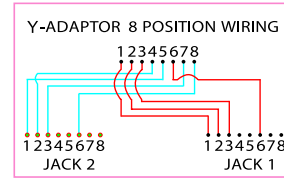

T-Adaptors / Splitters

Part No. :

MAU-X Unshielded
MAS-X Shielded

Feature

- * Attach two PC to one cat5e cable.
- * One RJ-45 plug to two RJ-45 ports.
- * Use in pairs.
- * Unshielded and Shielded

Specifications

- * RJ-45 plug with 6" cat5e cable.
- * Housing: ABS, UL94V-0
- * PCB: FR 94V-0

X=1

X=5

X=2

X=6

X=3

X=7

X=4