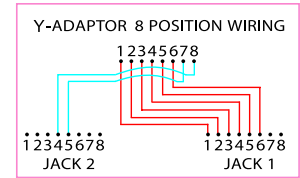

- * RJ-45 plug with 6" cat5e cable.
- * Housing: ABS, UL94V-0
- * PCB: FR 94V-0

X=1

X=5

X=2

X=6

X=3

X=7

X=4