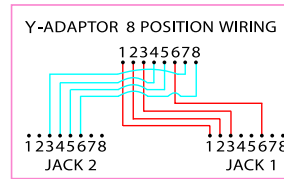

- * RJ-45 plug with 6" cat5e cable.
- * Housing: ABS, UL94V-0
- * PCB: FR 94V-0

X=1

X=5

X=2

X=6

X=3

X=7

X=4