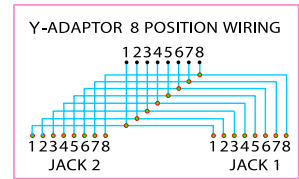

- * RJ-45 plug with 6" cat5e cable.
- * Housing: ABS, UL94V-0
- * PCB: FR 94V-0

X=1

X=5

X=2

X=6

X=3

X=7

X=4