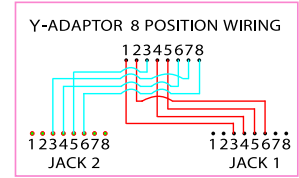

T-Adaptors / Splitters

Part No. :

MAU-X Unshielded
MAS-X Shielded

Feature

- * Attach two PC to one cat5e cable.
- * One RJ-45 plug to two RJ-45 ports.
- * Use in pairs.
- * Unshielded and Shielded

Specifications

- * RJ-45 plug with 6" cat5e cable.
- * Housing: ABS, UL94V-0
- * PCB: FR 94V-0

X=1

X=5

X=2

X=6

X=3

X=7

X=4