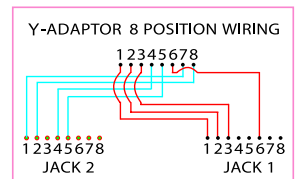

T-Adaptors / Splitters

Part No. :

MAU-X Unshielded
MAS-X Shielded

Feature

- * Attach two PC to one cat5e cable.
- * One RJ-45 plug to two RJ-45 ports.
- * Use in pairs.
- * Unshielded and Shielded

Specifications

- * RJ-45 plug with 6" cat5e cable.
- * Housing: ABS, UL94V-0
- * PCB: FR 94V-0

X=1

X=5

X=2

X=6

X=3

X=7

X=4