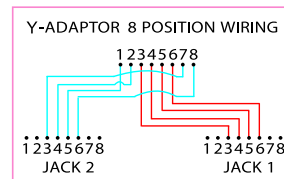

- * RJ-45 plug with 6" cat5e cable.
- * Housing: ABS, UL94V-0
- * PCB: FR 94V-0

X=1

X=5

X=2

X=6

X=3

X=7

X=4