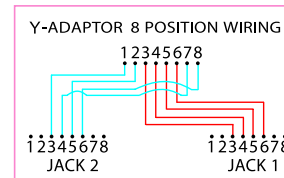

T-Adaptors / Splitters

Part No. :

MAU-X Unshielded
MAS-X Shielded

Feature

- * Attach two PC to one cat5e cable.
- * One RJ-45 plug to two RJ-45 ports.
- * Use in pairs.
- * Unshielded and Shielded

Specifications

- * RJ-45 plug with 6" cat5e cable.
- * Housing: ABS, UL94V-0
- * PCB: FR 94V-0

X=1

X=5

X=2

X=6

X=3

X=7

X=4