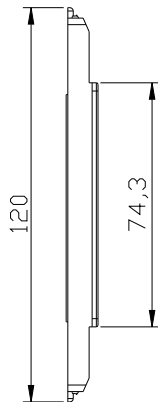

Screwless Decostar

Part No. :

- 195DP-B-WH Blank
- 195DP-1H-WH 1 port horizontal
- 195DP-2H-WH 2 ports horizontal
- 195DP-4-WH 4 ports
- 195DP-6-WH 6 ports

Feature

- * Flush Mount
- * Smooth Finish
- * Holds Keystone Inserts

Specifications

- * Material: ABS High impact UL94V-0
- * #6-32 screws x 2pcs
- * Standard color: White

Stylus Flush Wall Plate

Single Gang/Screw-less/Station ID

Part No. :

- ACFPST-1-xx 1 port
- ACFPST-2-xx 2 ports
- ACFPST-4-xx 4 ports
- ACFPST-6-xx 6 ports

Feature

- * Hinged Label Window Station ID
- * Flush Mount
- * Matte Finish
- * Holds Keystone Inserts

Specifications

- * Material: ABS UL94V-0
- * #6-32 screws x 2pcs
- * Standard color: White(WH) & Ivory(IV)