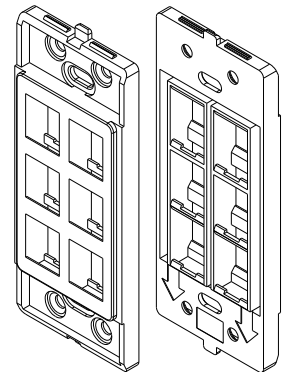

Screwless Decostar

Part No. :

- 195DP-B-WH Blank
- 195DP-1H-WH 1 port horizontal
- 195DP-2H-WH 2 ports horizontal
- 195DP-4-WH 4 ports
- 195DP-6-WH 6 ports

Feature

- * Flush Mount
- * Smooth Finish
- * Holds Keystone Inserts

Specifications

- * Material: ABS High impact UL94V-0
- * #6-32 screws x 2pcs
- * Standard color: White

Stylus Flush Wall Plate

Single Gang/Screw-less/Station ID

Part No. :

- ACFPST-1-xx 1 port
- ACFPST-2-xx 2 ports
- ACFPST-4-xx 4 ports
- ACFPST-6-xx 6 ports

Feature

- * Hinged Label Window Station ID
- * Flush Mount
- * Matte Finish
- * Holds Keystone Inserts

Specifications

- * Material: ABS UL94V-0
- * #6-32 screws x 2pcs
- * Standard color: White(WH) & Ivory(IV)