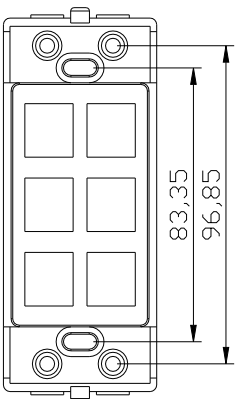

Screwless Decostar

Part No. :

- 195DP-B-WH Blank
- 195DP-1H-WH 1 port horizontal
- 195DP-2H-WH 2 ports horizontal
- 195DP-4-WH 4 ports
- 195DP-6-WH 6 ports

Feature

- * Flush Mount
- * Smooth Finish
- * Holds Keystone Inserts

Specifications

- * Material: ABS High impact UL94V-0
- * #6-32 screws x 2pcs
- * Standard color: White

Stylus Flush Wall Plate

Single Gang/Screw-less/Station ID

Part No. :

- ACFPST-1-xx 1 port
- ACFPST-2-xx 2 ports
- ACFPST-4-xx 4 ports
- ACFPST-6-xx 6 ports

Feature

- * Hinged Label Window Station ID
- * Flush Mount
- * Matte Finish
- * Holds Keystone Inserts

Specifications

- * Material: ABS UL94V-0
- * #6-32 screws x 2pcs
- * Standard color: White(WH) & Ivory(IV)