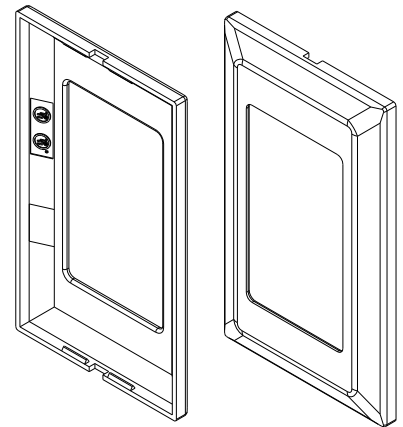

Screwless Decostar

Part No. :

- 195DP-B-WH Blank
- 195DP-1H-WH 1 port horizontal
- 195DP-2H-WH 2 ports horizontal
- 195DP-4-WH 4 ports
- 195DP-6-WH 6 ports

Feature

- * Flush Mount
- * Smooth Finish
- * Holds Keystone Inserts

Specifications

- * Material: ABS High impact UL94V-0
- * #6-32 screws x 2pcs
- * Standard color: White

Stylus Flush Wall Plate

Single Gang/Screw-less/Station ID

Part No. :

- ACFPST-1-xx 1 port
- ACFPST-2-xx 2 ports
- ACFPST-4-xx 4 ports
- ACFPST-6-xx 6 ports

Feature

- * Hinged Label Window Station ID
- * Flush Mount
- * Matte Finish
- * Holds Keystone Inserts

Specifications

- * Material: ABS UL94V-0
- * #6-32 screws x 2pcs
- * Standard color: White(WH) & Ivory(IV)