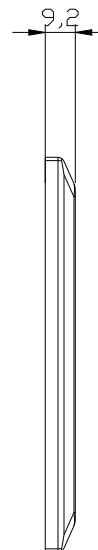

Screwless Decostar

Part No. :

- 195DP-B-WH Blank
- 195DP-1H-WH 1 port horizontal
- 195DP-2H-WH 2 ports horizontal
- 195DP-4-WH 4 ports
- 195DP-6-WH 6 ports

Feature

- * Flush Mount
- * Smooth Finish
- * Holds Keystone Inserts

Specifications

- * Material: ABS High impact UL94V-0
- * #6-32 screws x 2pcs
- * Standard color: White

Stylus Flush Wall Plate

Single Gang/Screw-less/Station ID

Part No. :

- ACFPST-1-xx 1 port
- ACFPST-2-xx 2 ports
- ACFPST-4-xx 4 ports
- ACFPST-6-xx 6 ports

Feature

- * Hinged Label Window Station ID
- * Flush Mount
- * Matte Finish
- * Holds Keystone Inserts

Specifications

- * Material: ABS UL94V-0
- * #6-32 screws x 2pcs
- * Standard color: White(WH) & Ivory(IV)