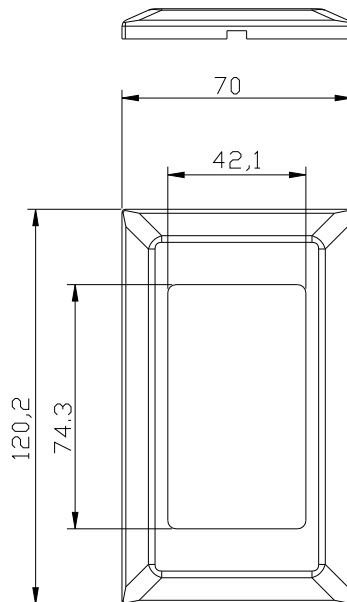

Screwless Decostar

Part No. :

- 195DP-B-WH Blank
- 195DP-1H-WH 1 port horizontal
- 195DP-2H-WH 2 ports horizontal
- 195DP-4-WH 4 ports
- 195DP-6-WH 6 ports

Feature

- * Flush Mount
- * Smooth Finish
- * Holds Keystone Inserts

Specifications

- * Material: ABS High impact UL94V-0
- * #6-32 screws x 2pcs
- * Standard color: White

Stylus Flush Wall Plate

Single Gang/Screw-less/Station ID

Part No. :

- ACFPST-1-xx 1 port
- ACFPST-2-xx 2 ports
- ACFPST-4-xx 4 ports
- ACFPST-6-xx 6 ports

Feature

- * Hinged Label Window Station ID
- * Flush Mount
- * Matte Finish
- * Holds Keystone Inserts

Specifications

- * Material: ABS UL94V-0
- * #6-32 screws x 2pcs
- * Standard color: White(WH) & Ivory(IV)