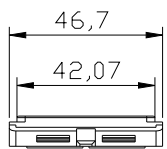

Screwless Decostar

Part No. :

- 195DP-B-WH Blank
- 195DP-1H-WH 1 port horizontal
- 195DP-2H-WH 2 ports horizontal
- 195DP-4-WH 4 ports
- 195DP-6-WH 6 ports

Feature

- * Flush Mount
- * Smooth Finish
- * Holds Keystone Inserts

Specifications

- * Material: ABS High impact UL94V-0
- * #6-32 screws x 2pcs
- * Standard color: White

Stylus Flush Wall Plate

Single Gang/Screw-less/Station ID

Part No. :

- ACFPST-1-xx 1 port
- ACFPST-2-xx 2 ports
- ACFPST-4-xx 4 ports
- ACFPST-6-xx 6 ports