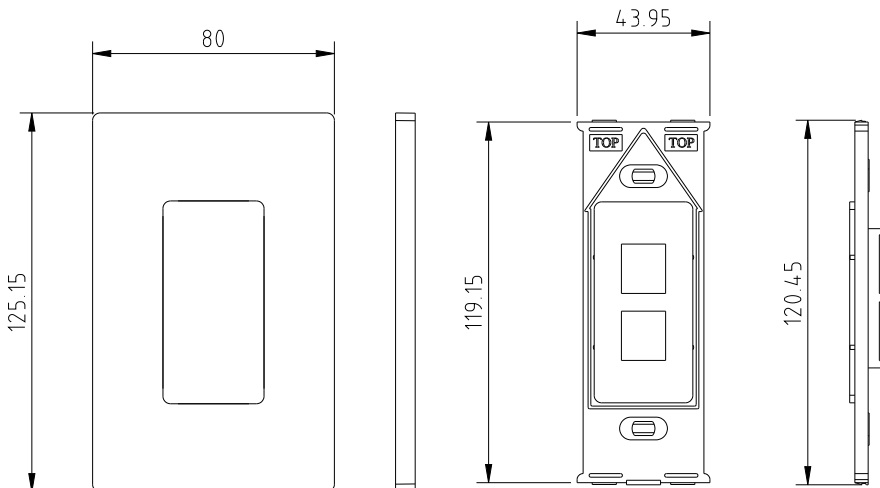

Screwless Decorator

Feature

- * Mid-sized one gang wall plate
- * Screwless design has no visible screws
- * Smooth finish easy to clean
- * Easy simple installation
- * Can replace old standard wallplates

Part No. :

8801-0-WH	Large Hole	8801-4-WH	4 port
8801-1-WH	1 port	8801-6-WH	6 port
8801-2-WH	2 port	8801-B-WH	Blank
8801-3-WH	3 port		

Specifications

- * Color: White
- * Mid-size
- * One gang
- * Two piece design simple install

Part No. :

- 8802-2-XX 2 Port
- 8802-4-XX 4 port
- 8802-6-XX 6 port
- 8802-8-XX 8 port
- 8802-12-XX 12 Port

Specifications

- * Color: White
- * Mid-size
- * Two gang
- * Two piece design simple install