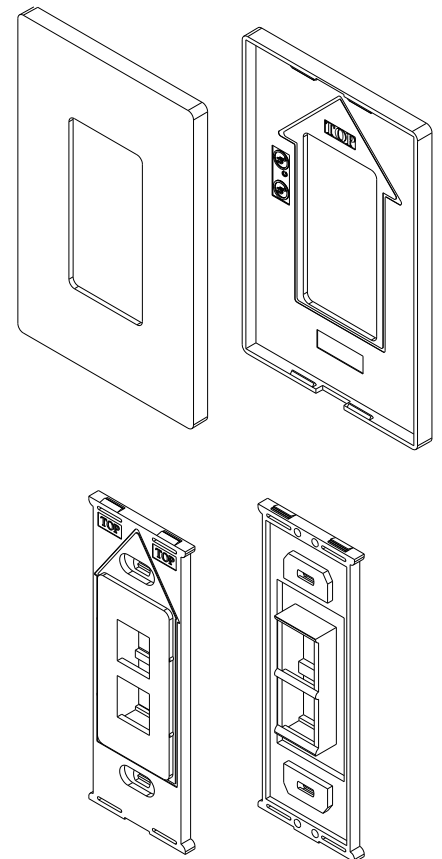

Screwless Decorator

Feature

- * Mid-sized one gang wall plate
- * Screwless design has no visible screws
- * Smooth finish easy to clean
- * Easy simple installation
- * Can replace old standard wallplates

Part No. :

8801-0-WH	Large Hole	8801-4-WH	4 port
8801-1-WH	1 port	8801-6-WH	6 port
8801-2-WH	2 port	8801-B-WH	Blank
8801-3-WH	3 port		

Specifications

- * Color: White
- * Mid-size
- * One gang
- * Two piece design simple install

Screwless Decorator

Feature

- * Mid-sized two gang wall plate
- * Screwless design has no visible screws
- * Smooth finish easy to clean
- * Easy simple installation
- * Can replace old standard wallplates

Part No. :

- 8802-2-XX 2 Port
- 8802-4-XX 4 port
- 8802-6-XX 6 port
- 8802-8-XX 8 port
- 8802-12-XX 12 Port

Specifications

- * Color: White
- * Mid-size
- * Two gang
- * Two piece design simple install