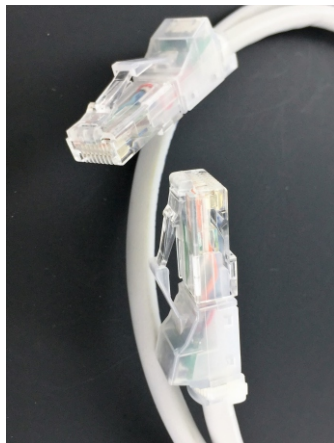

Traceable Cat6a/Cat6 Patch Cords

ICTC
CABLING SOLUTION

Traceable Patch Cords
LED light powered by Micro-USB
(No more hand tracing!)

Cat6 **Cat6a** **UTP** **POE+** **DATA** **Voice** **AV**

- * Meet Cat6/Cat6a Component specification.
- * Each Cords Tested by Factory.
- * Stranded conductors.

Patented

Before

After plugged both side LED will ON

M708-6E-XX-YY Traceable CAT6 PATCH CORD
M708-6A-XX-YY Traceable CAT6A PATCH CORD

XX= LENGTH AVAILABLE IN 3, 5, 7, 10, 15, 20, 25, 50FT

YY= 
WH BK BL GN OR RE YE GY

Use your smart phone cord to power the light no special tool needed.