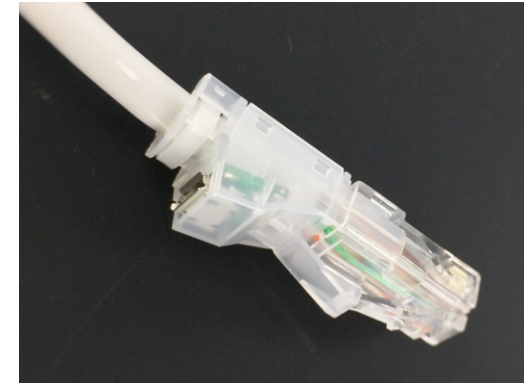

Traceable Cat6a/Cat6 Patch Cords

ICTC
CABLING SOLUTION

Traceable Patch Cords
LED light powered by Micro-USB
(No more hand tracing!)

Cat6 **Cat6a** **UTP** **POE+** **DATA** **Voice** **AV**

- * Meet Cat6/Cat6a Component specification.
- * Each Cords Tested by Factory.
- * Stranded conductors.

Patented

Before

After plugged both side LED will ON

M708-6E-XX-YY Traceable CAT6 PATCH CORD
M708-6A-XX-YY Traceable CAT6A PATCH CORD

XX= LENGTH AVAILABLE IN 3, 5, 7, 10, 15, 20, 25, 50FT

YY= 
WH BK BL GN OR RE YE GY

Use your smart phone cord to power the light no special tool needed.