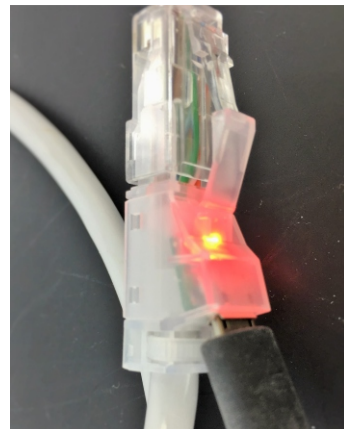

Traceable Cat6a/Cat6 Patch Cords

ICTC
CABLING SOLUTION

Traceable Patch Cords
LED light powered by Micro-USB
(No more hand tracing!)

Cat6 **Cat6a** **UTP** **POE+** **DATA** **Voice** **AV**

- * Meet Cat6/Cat6a Component specification.
- * Each Cords Tested by Factory.
- * Stranded conductors.

Patented

Before

After plugged both side LED will ON

M708-6E-XX-YY Traceable CAT6 PATCH CORD
M708-6A-XX-YY Traceable CAT6A PATCH CORD

XX= LENGTH AVAILABLE IN 3, 5, 7, 10, 15, 20, 25, 50FT

YY= 
WH BK BL GN OR RE YE GY

Use your smart phone cord to power the light no special tool needed.